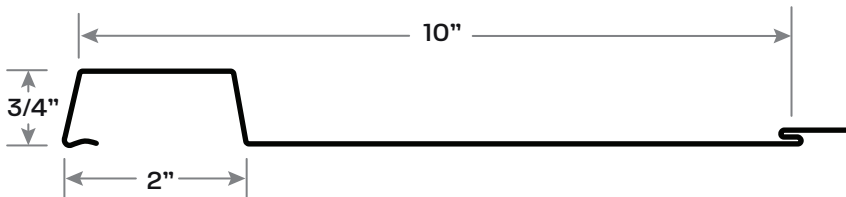

Bright White

Burnished Slate

Ivy Green

Gallery Blue

Rustic Red

29g Board & Batten Panels

C -Available In Crinkle

Minimum Panel Length - 4'
 Recommended Maximum - 12'
 Panels only sold in multiples of 3.

321 Utility Trim

55 Band Board

35 Band Board

Custom Trim Available Upon Request
Max Length 20'