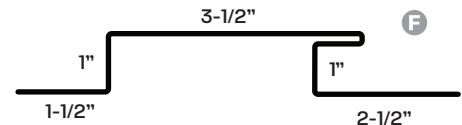

Bright White

Burnished Slate

Ivy Green

Gallery Blue

Rustic Red

29g Board & Batten Panels

C -Available In Crinkle

Minimum Panel Length - 4'
 Recommended Maximum - 12'
 Panels only sold in multiples of 3.

321 Utility Trim

55 Band Board

35 Band Board

Custom Trim Available Upon Request
Max Length 20'