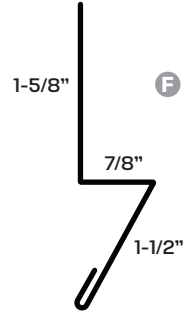

361 Angle Base