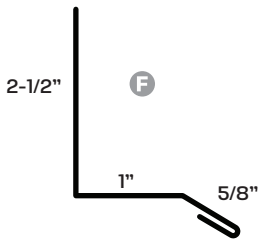

399 Drip Cap