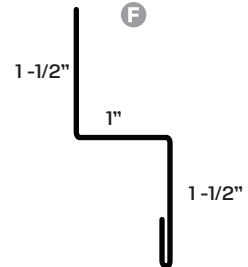

307 Gable Divider