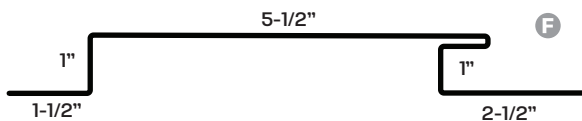

Bright White

Burnished Slate

Ivy Green

Gallery Blue

Rustic Red

29g Board & Batten Panels

C -Available In Crinkle

Minimum Panel Length - 4'
 Recommended Maximum - 12'
 Panels only sold in multiples of 3.

321 Utility Trim

55 Band Board

35 Band Board

Custom Trim Available Upon Request
Max Length 20'