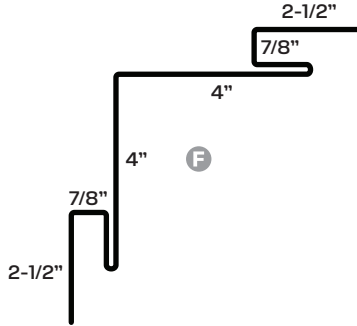

313 Inside Corner