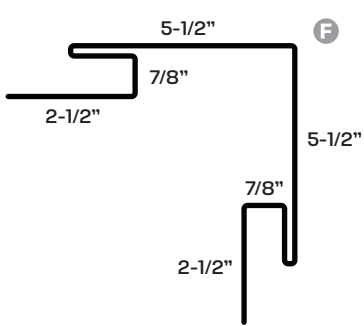

394 Outside Corner