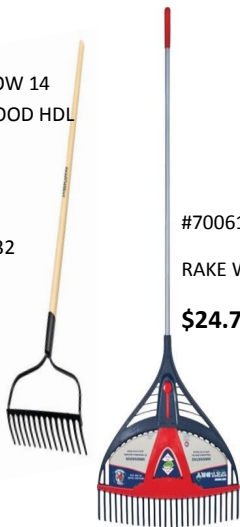

### November 2018 Specials

3X100' 4M CLEAR  
POLY. \$9.95 34CP  
4X100' 4M CLEAR  
POLY \$14.95 44CP

Wishing you and yours an abundant filled Thanksgiving.

We thank your for your loyal Patronage.

BLACK TOP  
PATCH \$15.85

BT

#3776721 TRASH BAGS  
\$11.95

RAKE BOW 14  
TINE WOOD HDL  
48IN

\$6.99

#1335132

#7006166

RAKE WET/DRY

\$24.75