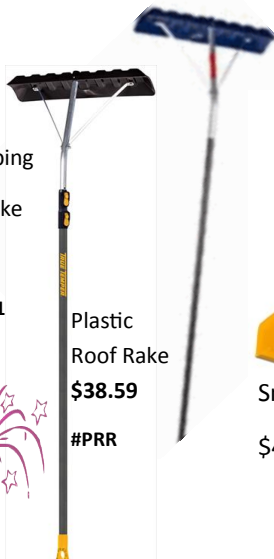

20# BAG \$19.59

9724303

Winter Products

50STS- 50# Safer than salt. \$15.95

25RS-25# Rock salt \$4.95

50RS- 50# Rock Salt. \$7.99

50CCF-50# calcium chloride flake \$21.95

50CCP-50# calcium chloride pellet \$24.75

APS- All purpose sand \$6.49

TS- 60# Tube sand \$7.59

Telescoping

Roof Rake

\$45.29

#0534891

Plastic
Roof Rake

\$38.59

#PRR

Snow scoop

\$48.29

3396116

SOME ITEMS MAY NOT BE STOCKED IN ALL STORES

PICTURES MAY VARY FROM PRODUCT

Happy
New Year!