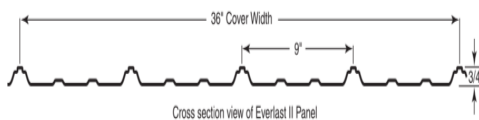

DRIVEWAY SEALER
SQUEEGEE
\$ 9.49 #9710575

CertainTeed

CERTAINEED LANDMARK
MORIE BLACK 3-BNDL PER SQ.
\$35.10 BNDL
SKU #LMB

BLACKTOP PATCH
\$16.39 BG. SKU BT

Protects Wood Beautifully
OLYMPIC

MAXIMUM STAIN
SOLID &
SEMI-TRANSPARENT
\$37.55 PER GALLON

DuraLife
MVP
Decking
MAXIMUM VALUE & PERFORMANCE

DuraLife MVP Decking Profile
Great Performance, Great Value

DURALIFE MVP GRV. DECKING GREY
5/4"X6"X12' \$31.75 12DGD
5/4"X6"X16' \$42.35 16DGD

EVERLAST ROOFING AVAILABLE IN
VARIOUS COLORS.
3-4 DAY ETA. CALL FOR PRICING.